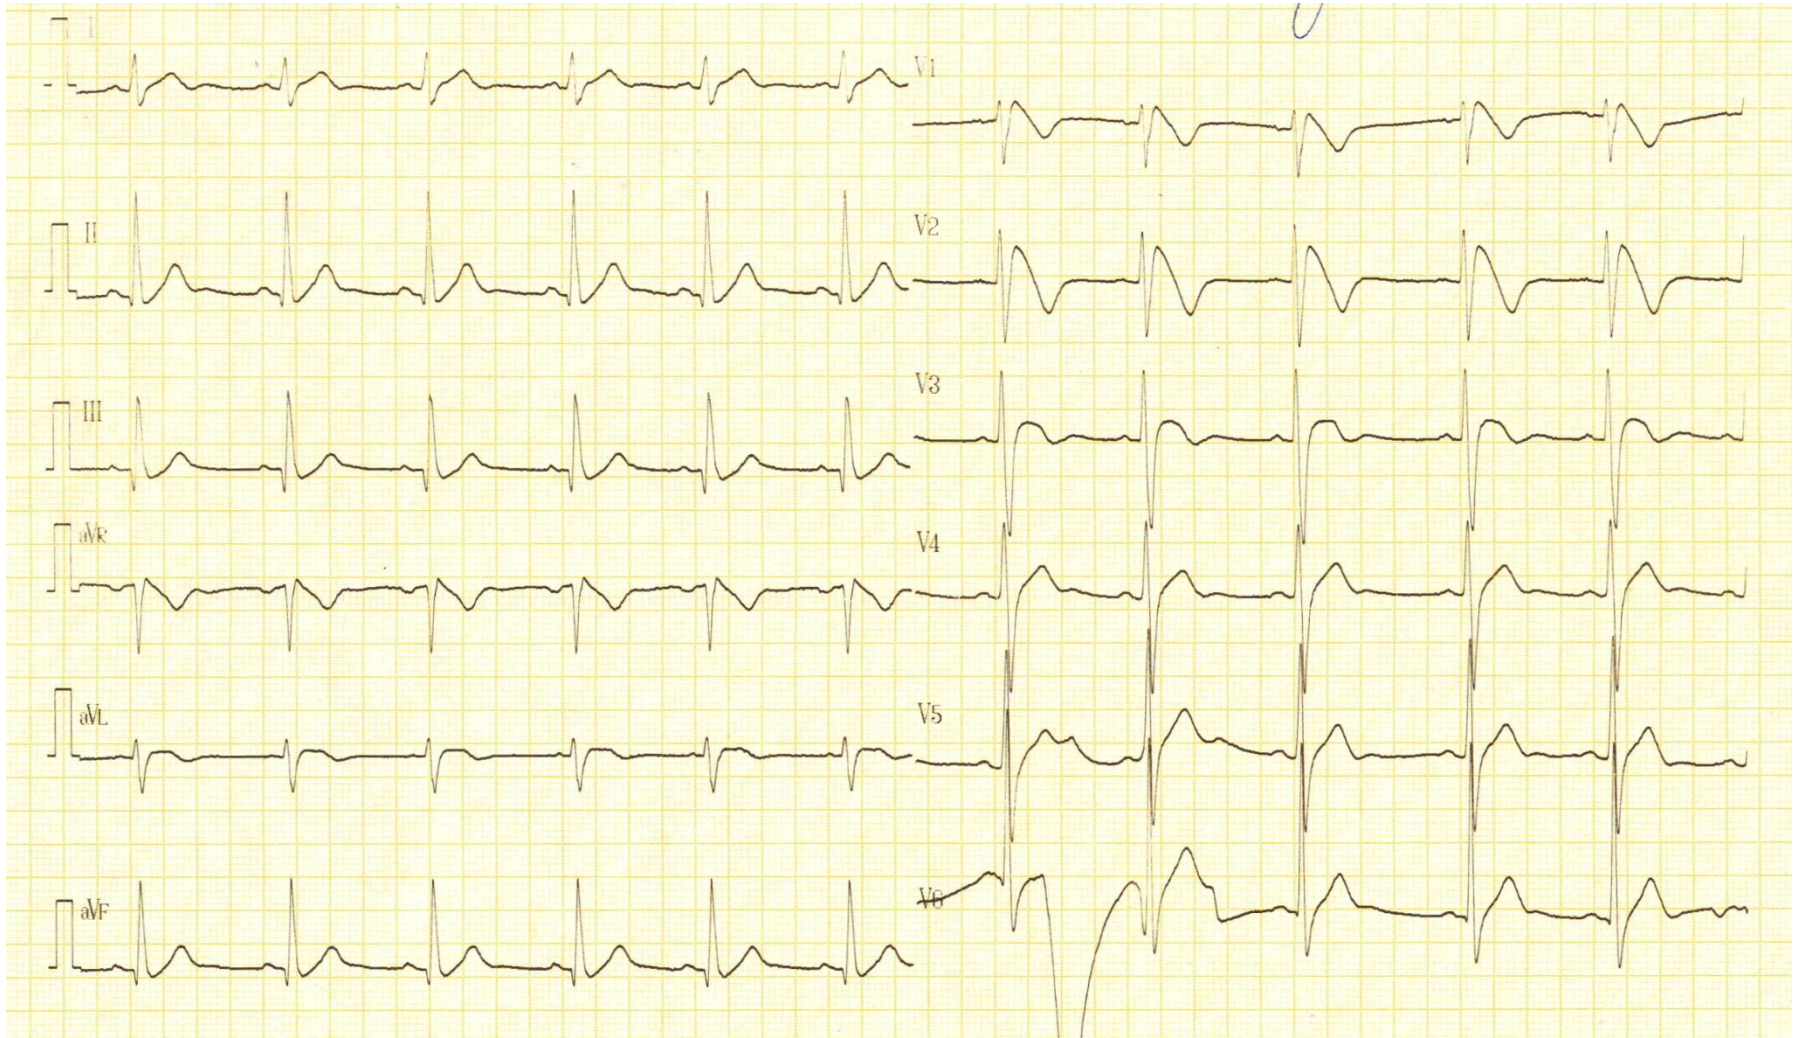

Device: Speed: 25 mm/sec Limb: 10 mm/mV Chest: 10.0 mm/mV

F 50~ 0.15-100 Hz PH100B CL P?

 PHILIPS

REORDER # M2483A

50W

75W