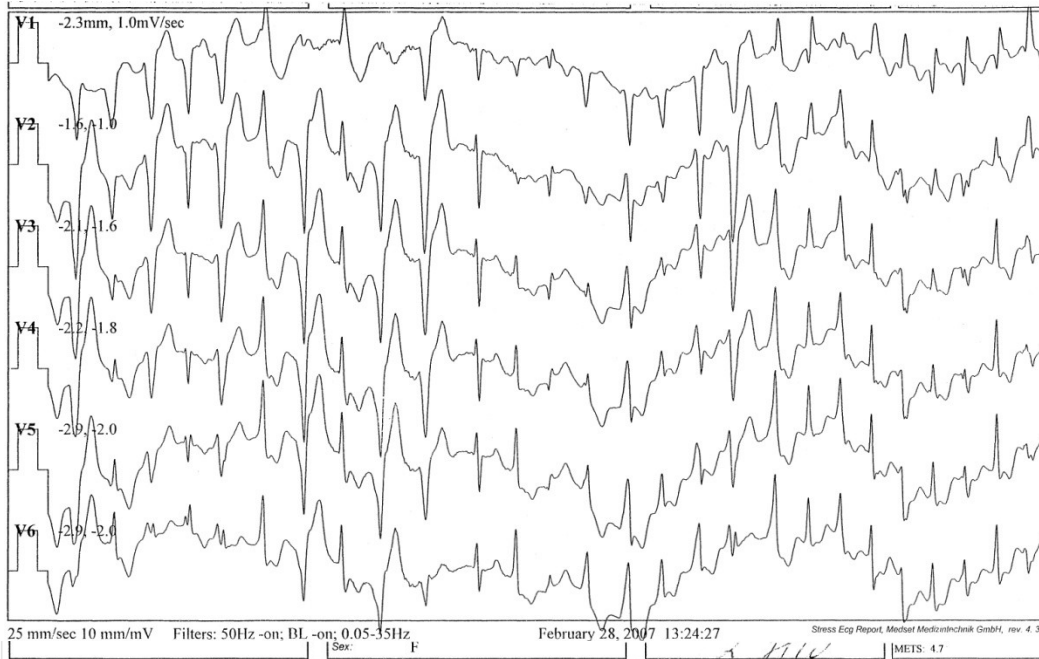

Device: Speed: 25 mm/sec Limb: 10 mm/mV Chest: 10.0 mm/mV

F 50~ 0.15-100 Hz PH100B CL P?

 PHILIPS

REORDER # M2483A

50W

75W