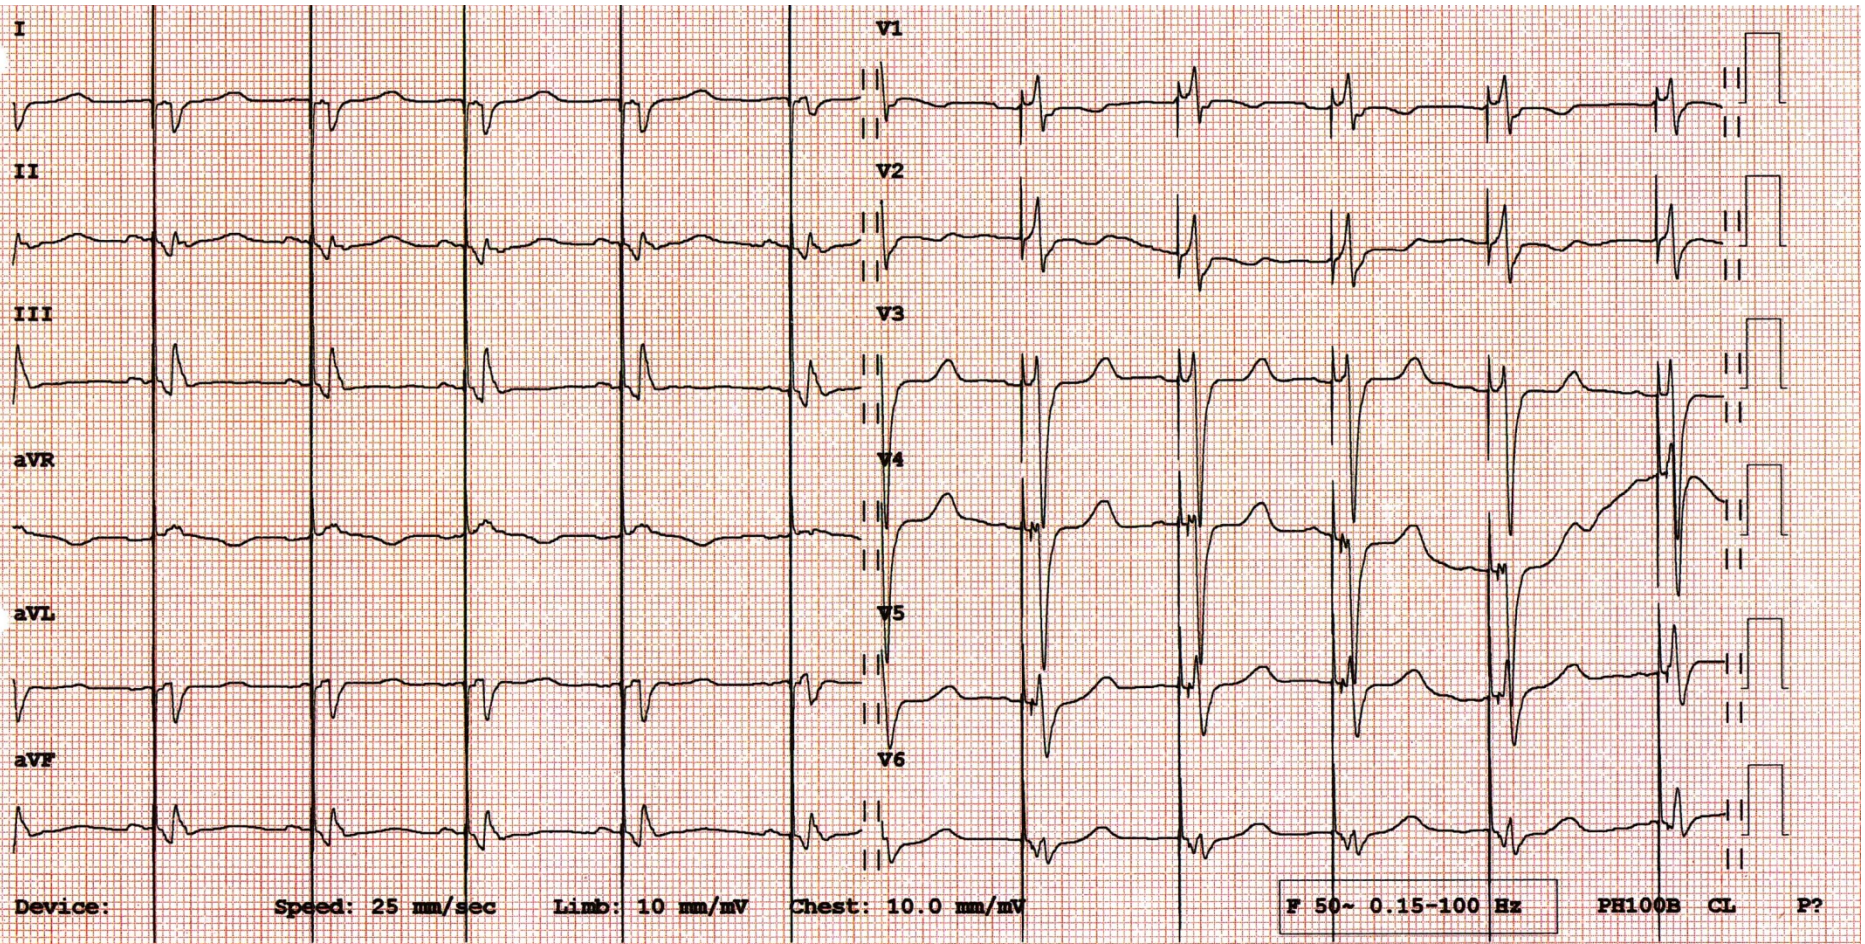

Device: Speed: 25 mm/sec Limb: 10 mm/mV Chest: 10.0 mm/mV

F 50~ 0.15-100 Hz PH100B CL P?

 PHILIPS

REORDER # M2483A

50W

75W