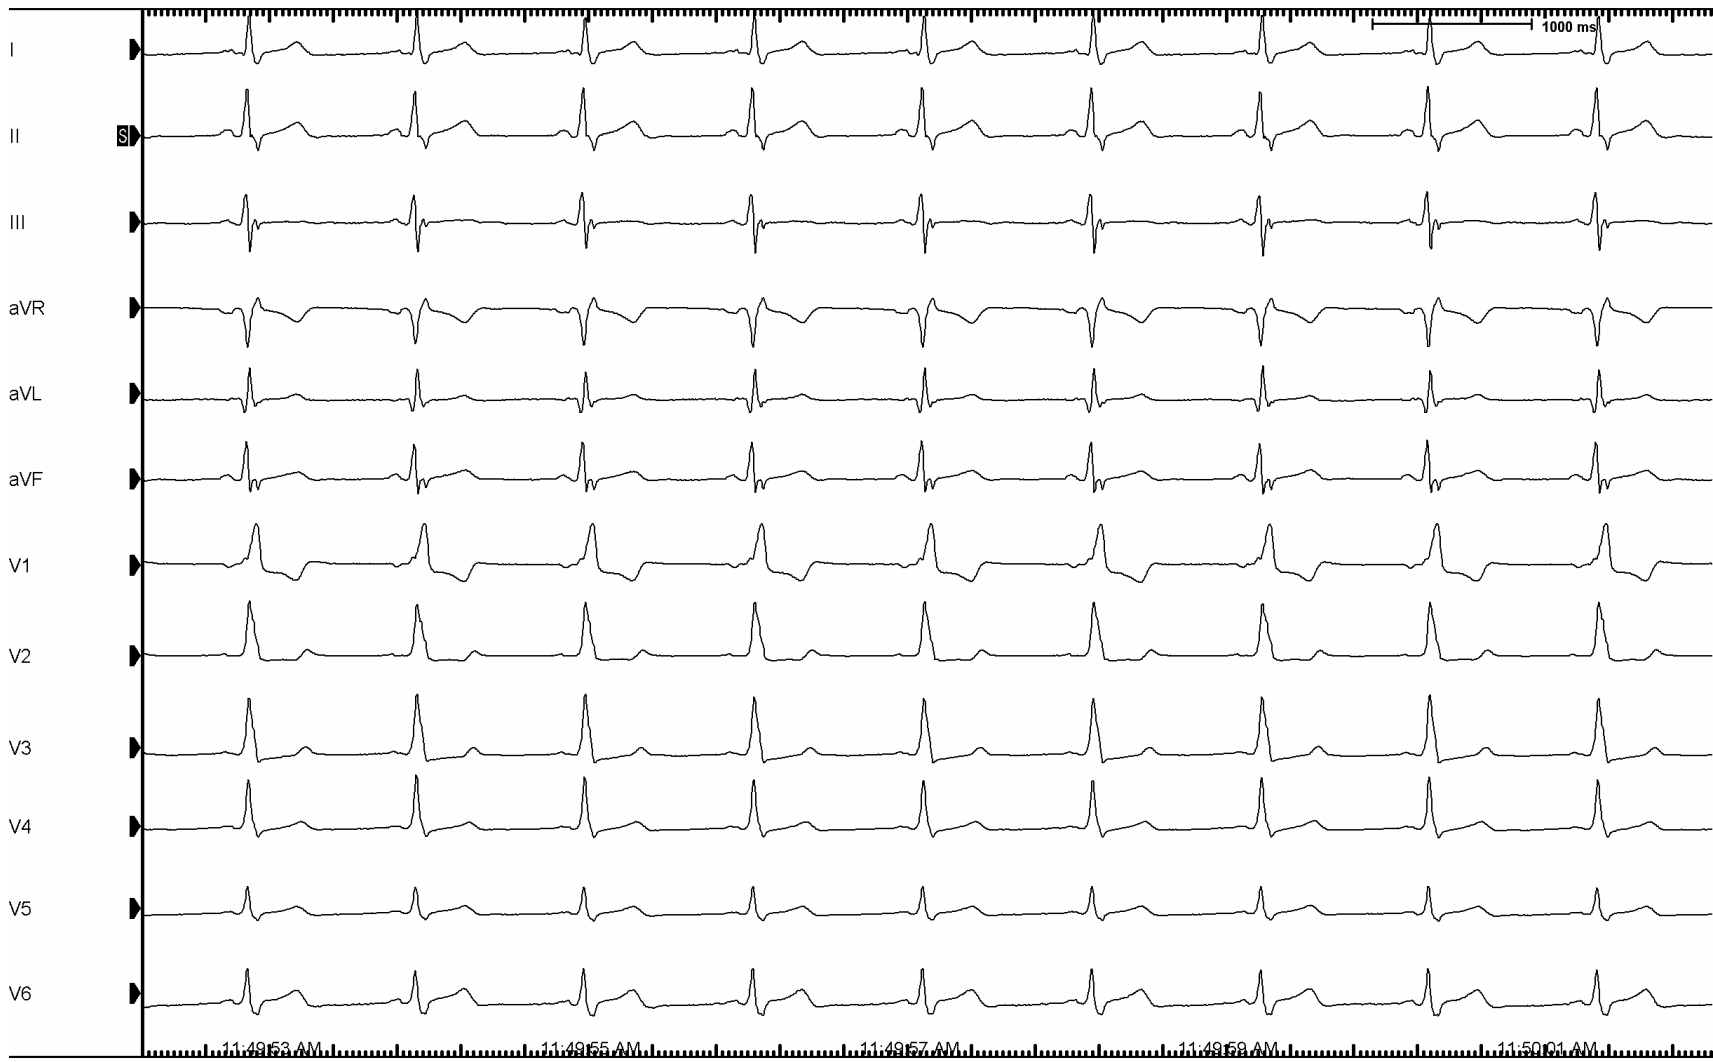

Device: Speed: 25 mm/sec Limb: 10 mm/mV Chest: 10.0 mm/mV

F 50~ 0.15-100 Hz PH100B CL P?

 PHILIPS

REORDER # M2483A

50W

75W