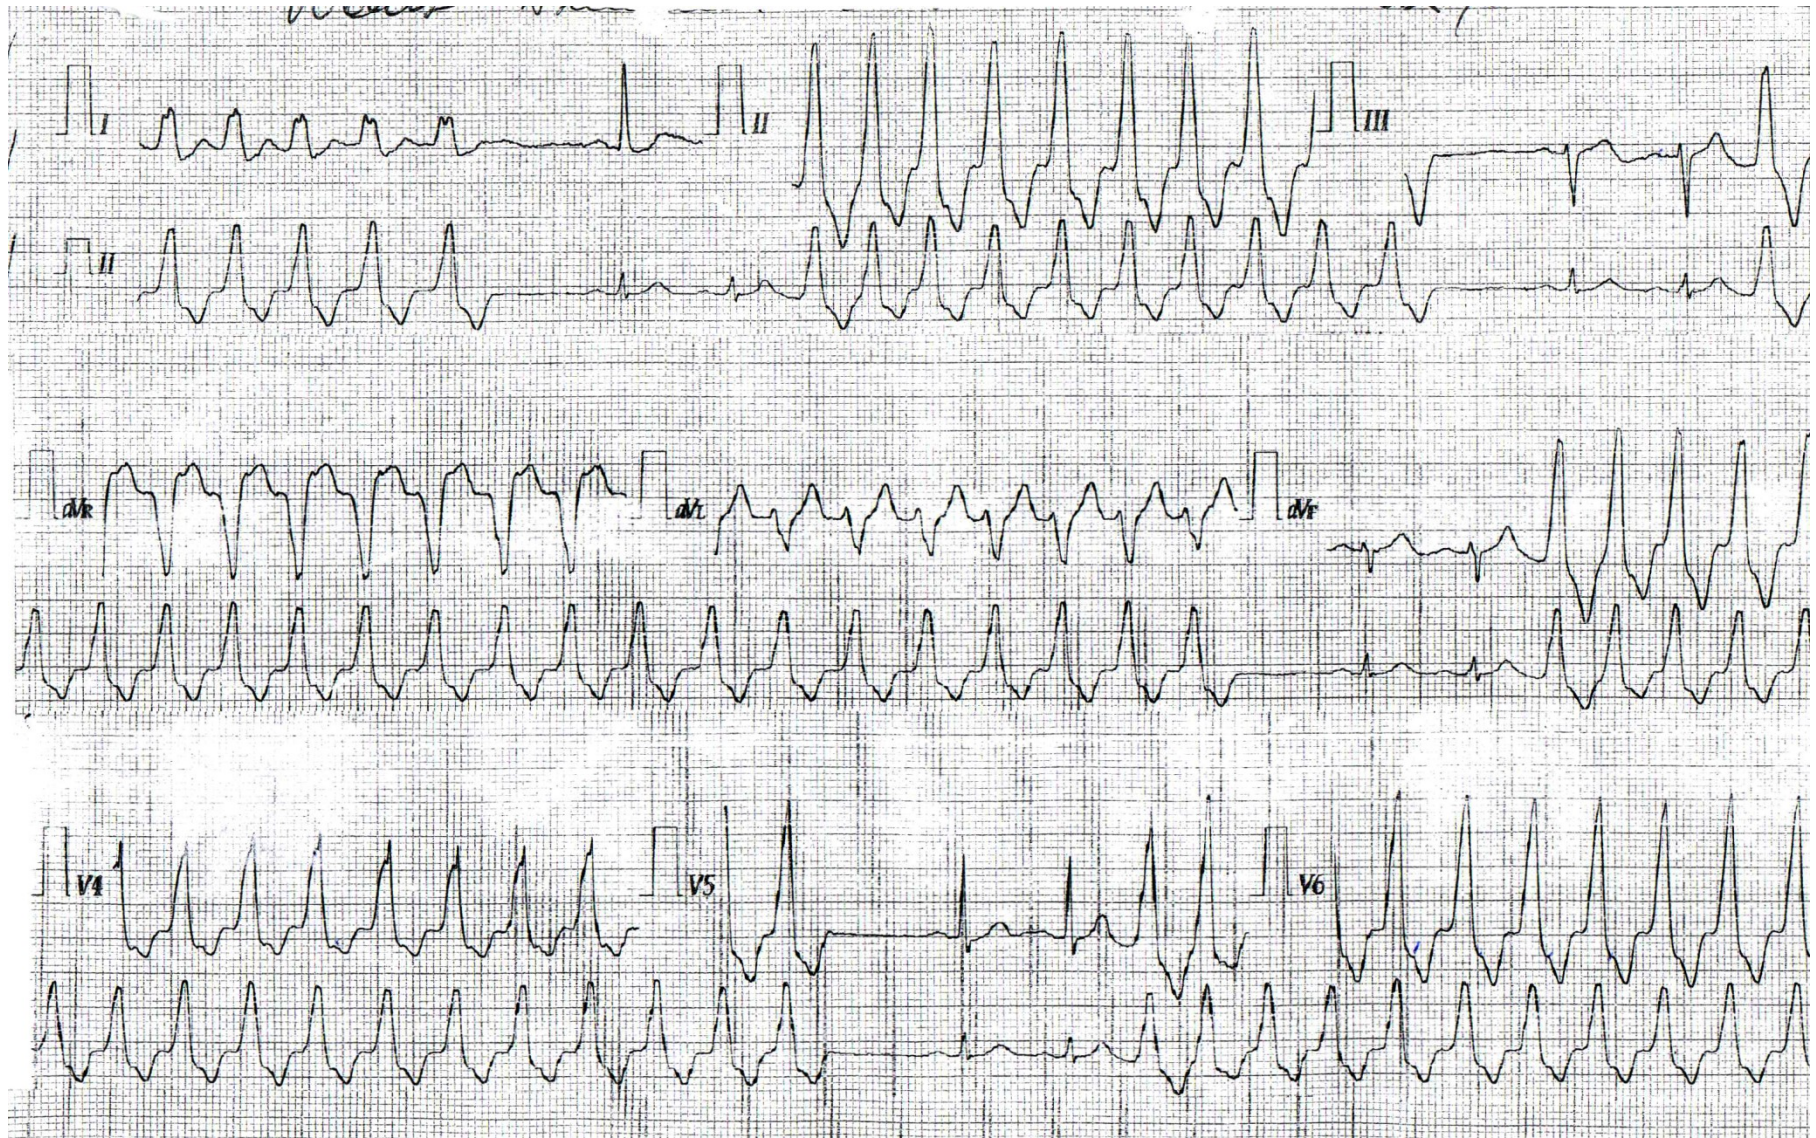

Device: Speed: 25 mm/sec Limb: 10 mm/mV Chest: 10.0 mm/mV

F 50~ 0.15-100 Hz PH100B CL P?

 PHILIPS

REORDER # M2483A

50W

75W